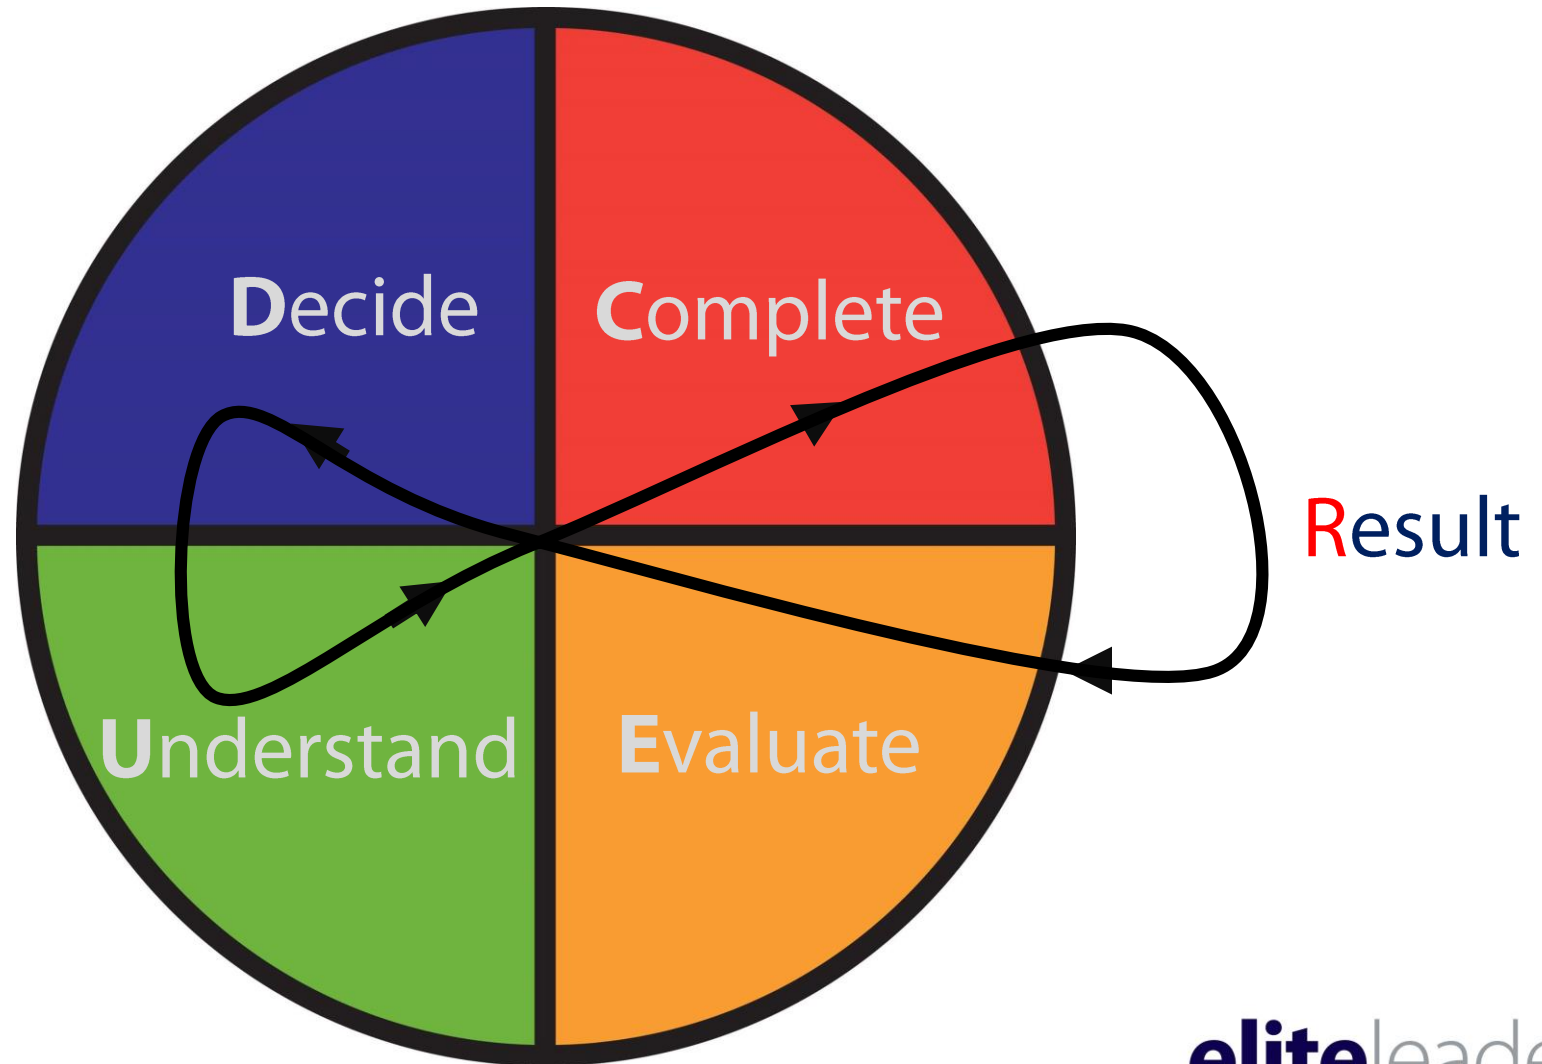

Martin Murphy

Mission Power Skills

Principle 3: Discovery

@EliteLdrCoach

eliteleadershipglobal

www.eliteleadership.global

Evolutionary Advantage

Self Awareness
Prediction
Communication
Collaboration
Paradigms
Planning

Empathy
Endurance
Listening
Storytelling
Models
Humility

EDUCE – Discovery - The Infinite Game

Martin Murphy

@EliteLdrCoach

eliteleadershipglobal

www.eliteleadership.global

eliteleadership
Global Academy